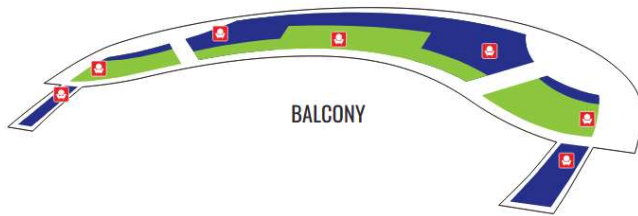

# SEAT MAP

## ELLIE CAULKINS OPERA HOUSE

Click dots to see the view from that seating section.\*

RMHUC Seating Block Class 2

RMHUC Seating Block Class 5