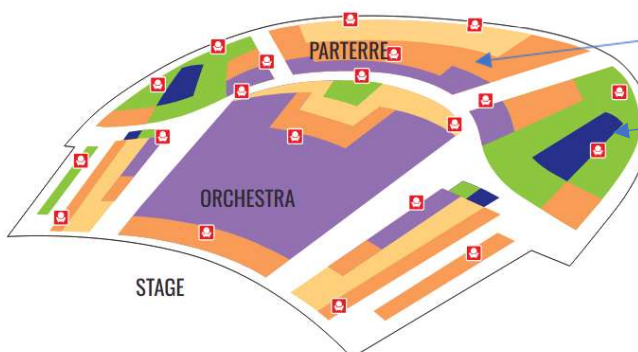

# SEAT MAP

## ELLIE CAULKINS OPERA HOUSE

Click dots to see the view from that seating section.\*

RMHUC Seating Block Class 2

RMHUC Seating Block Class 5