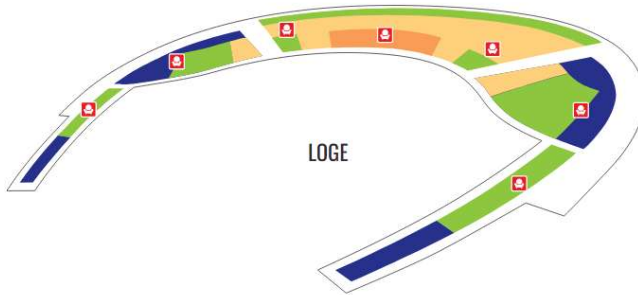

# SEAT MAP

## ELLIE CAULKINS OPERA HOUSE

Click dots to see the view from that seating section.\*

RMHUC Seating Block Class 2

RMHUC Seating Block Class 5