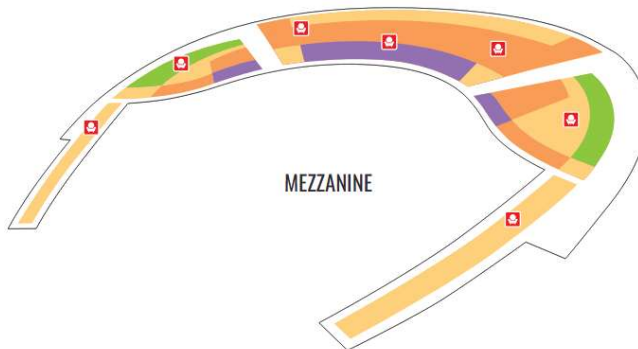

# SEAT MAP

## ELLIE CAULKINS OPERA HOUSE

Click dots to see the view from that seating section.\*

RMHUC Seating Block Class 2

RMHUC Seating Block Class 5